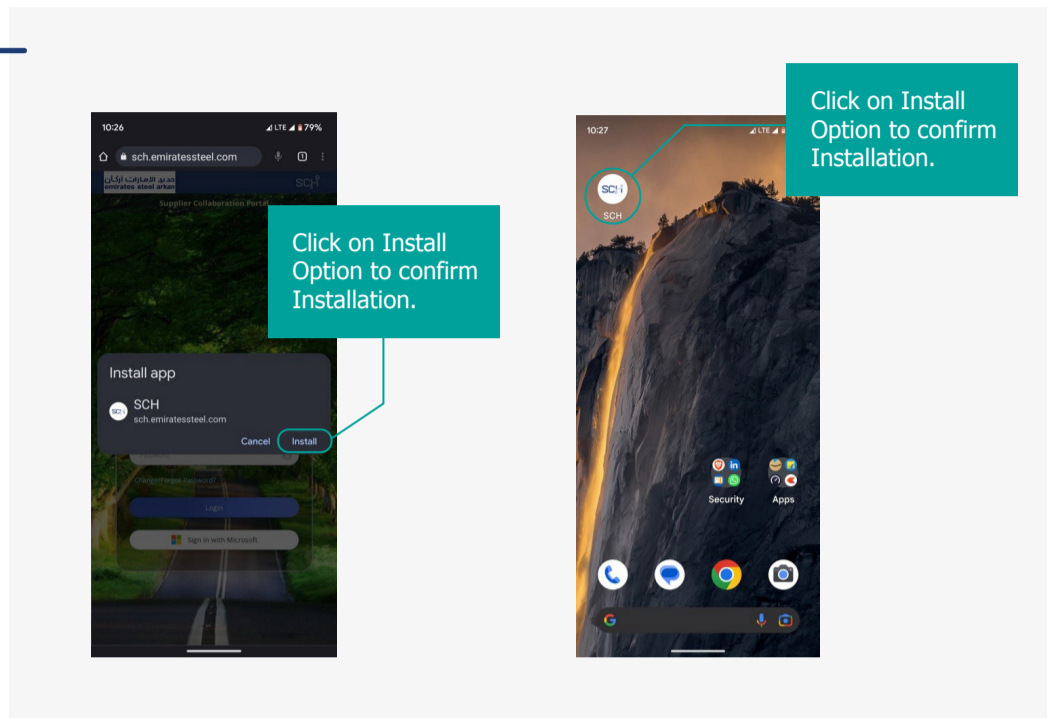

1. Latest Google Chrome App for Android
2. Safari Browser in case of iPhone

For Android Users

Open SCH Portal in Chrome App in Mobile

<https://sch.emiratessteel.com/>

Open Chrome App

Enter SCH
Portal URL

Install App to Mobile Home Screen

Click on the menu
icon to see more
options.

Click on Install
App option.

Open the SCH App
added on mobile
home screen

For iPhone Users

Open Safari
Browser and

Install App to
Mobile Home
Screen

Install App to
Mobile Home
Screen