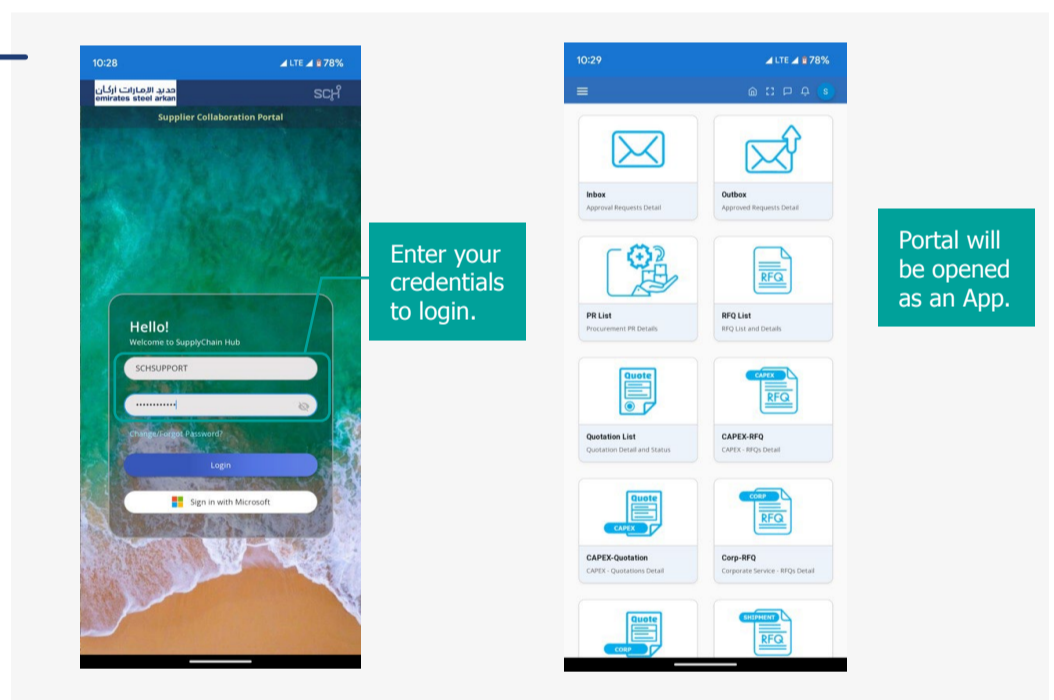

1. Latest Google Chrome App for Android
2. Safari Browser in case of iPhone

For Android Users

Open SCH Portal in Chrome App in Mobile

<https://sch.emiratessteel.com/>

Open Chrome App

Enter SCH
Portal URL

Install App to Mobile Home Screen

Click on the menu
icon to see more
options.

Click on Install
App option.

Open the SCH App
added on mobile
home screen

For iPhone Users

Open Safari
Browser and

Install App to
Mobile Home
Screen

Install App to
Mobile Home
Screen

Quick Overview

Portal will open
as a mobile app

Menu and Logout