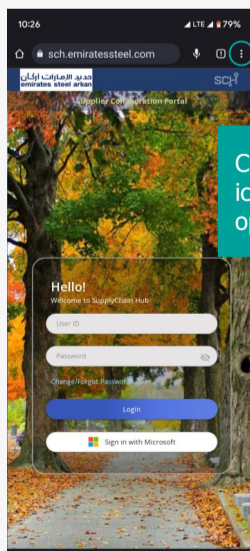

1. Latest Google Chrome App for Android
2. Safari Browser in case of iPhone

For Android Users

Open SCH Portal in Chrome App in Mobile

<https://sch.emiratessteel.com/>

Open Chrome App

Enter SCH
Portal URL

Install App to Mobile Home Screen

Click on the menu
icon to see more
options.

Click on Install
App option.

Open the SCH App
added on mobile
home screen

For iPhone Users

Open Safari
Browser and

Install App to
Mobile Home
Screen

Install App to
Mobile Home
Screen