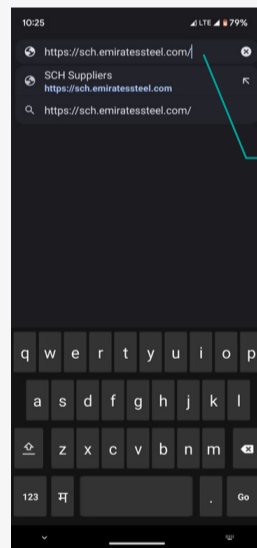

1. Latest Google Chrome App for Android
2. Safari Browser in case of iPhone

For Android Users

Open SCH Portal in Chrome App in Mobile

<https://sch.emiratessteel.com/>

Open Chrome App

Enter SCH
Portal URL

Install App to Mobile Home Screen

Click on the menu
icon to see more
options.

Click on Install
App option.

Open the SCH App
added on mobile
home screen

For iPhone Users

Open Safari
Browser and

Install App to
Mobile Home
Screen

Install App to
Mobile Home
Screen