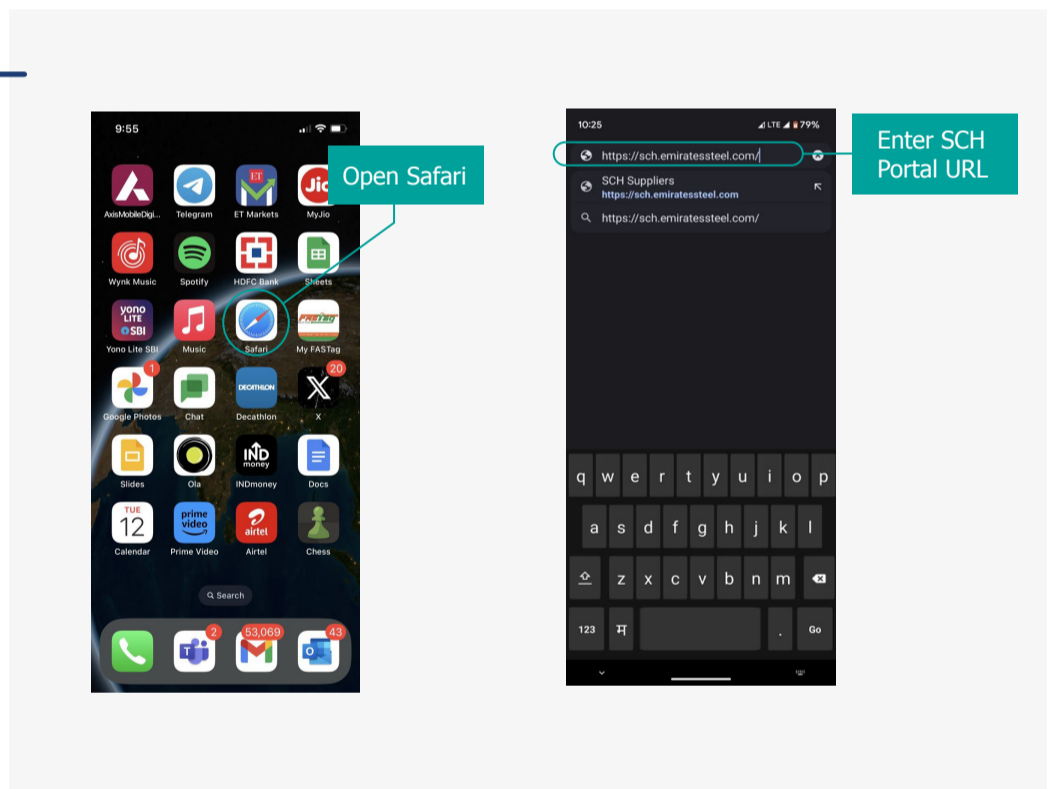

1. Latest Google Chrome App for Android
2. Safari Browser in case of iPhone

For Android Users

Open SCH Portal in Chrome App in Mobile

<https://sch.emiratessteel.com/>

Open Chrome App

Enter SCH
Portal URL

Install App to Mobile Home Screen

Click on the menu
icon to see more
options.

Click on Install
App option.

Open the SCH App
added on mobile
home screen

For iPhone Users

Open Safari
Browser and

Install App to
Mobile Home
Screen

Install App to
Mobile Home
Screen

Quick Overview

Portal will open
as a mobile app

Menu and Logout