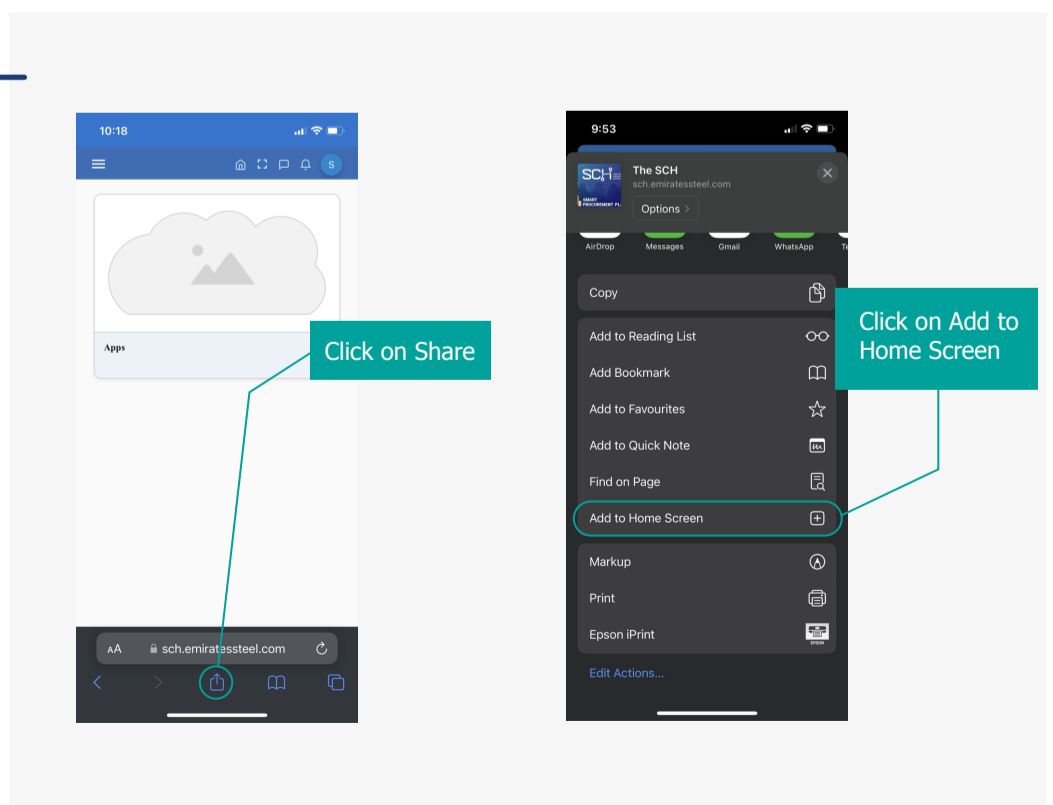

1. Latest Google Chrome App for Android
2. Safari Browser in case of iPhone

For Android Users

Open SCH Portal in Chrome App in Mobile

<https://sch.emiratessteel.com/>

Open Chrome App

Enter SCH
Portal URL

Install App to Mobile Home Screen

Click on the menu
icon to see more
options.

Click on Install
App option.

Open the SCH App
added on mobile
home screen

For iPhone Users

Open Safari
Browser and

Install App to
Mobile Home
Screen

Install App to
Mobile Home
Screen

Quick Overview

Portal will open
as a mobile app

Menu and Logout