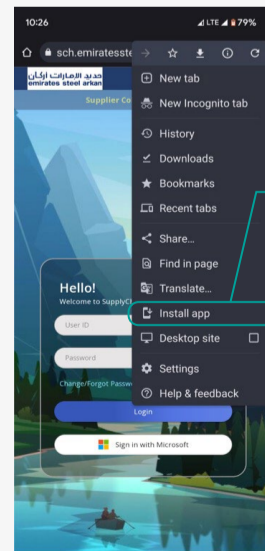

Supply Chain Hub - User Manual Mobile App Installation

Objective

The goal of this user manual is to:

Understand and install the SCH Mobile App in mobile phones.

Target Audience:

SCH Users

Course Pre-requisites:

1. Latest Google Chrome App for Android
2. Safari Browser in case of iPhone

For Android Users

Open SCH Portal in Chrome App in Mobile

<https://sch.emiratessteel.com/>

Open Chrome App

Enter SCH
Portal URL

Install App to Mobile Home Screen

Click on the menu
icon to see more
options.

Click on Install
App option.

Open the SCH App
added on mobile
home screen

For iPhone Users

Open Safari
Browser and

Install App to
Mobile Home
Screen

Install App to
Mobile Home
Screen