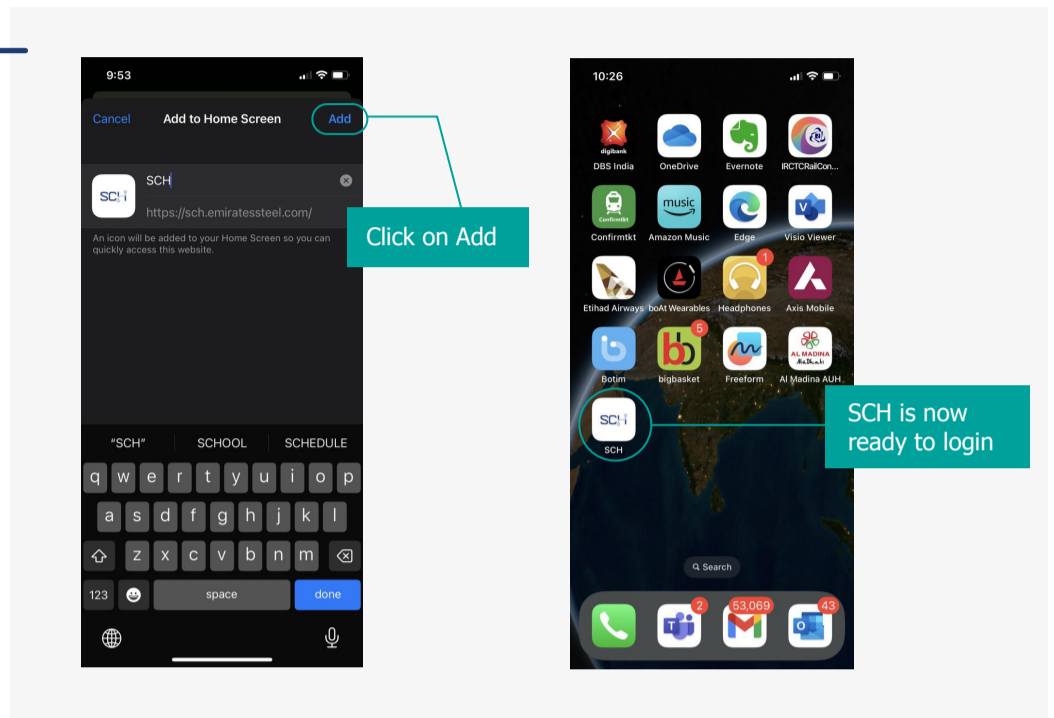

1. Latest Google Chrome App for Android
2. Safari Browser in case of iPhone

For Android Users

Open SCH Portal in Chrome App in Mobile

<https://sch.emiratessteel.com/>

Open Chrome App

Enter SCH
Portal URL

Install App to Mobile Home Screen

Click on the menu
icon to see more
options.

Click on Install
App option.

Open the SCH App
added on mobile
home screen

For iPhone Users

Open Safari
Browser and

Install App to
Mobile Home
Screen

Install App to
Mobile Home
Screen

Quick Overview

Portal will open
as a mobile app

Menu and Logout